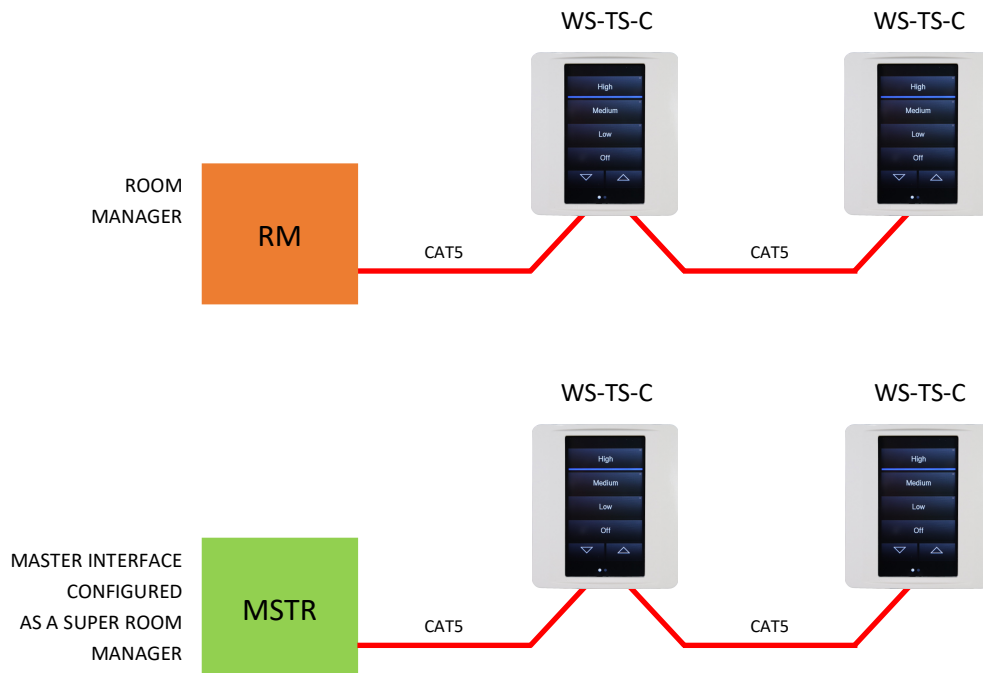

PRODUCT DATA SHEET

TOUCHÉ CONTROLS

WALL STATION - COLOR TOUCHSCREEN

DESCRIPTION

The WS-TS-C is a configurable wall station with a color touchscreen display. This wall station utilizes a high resolution backlit display for easy to read button information. A simple gesture page swipe is used to switch pages between scene control and zone control.

FEATURES

- Each wall station is configurable with multiple buttons per page and multiple pages per wall station.
- Default pages include: scenes page, zones page, and special function page. Unused pages, or pages that include functionality that is not desired, can be hidden.
- Switch lockout feature requires a 4-digit pass code for access to the switch's functions, when enabled.
- Multiple button types including: scene selection, zone selection, and momentary action. Each button supports pre-defined and user-defined labels.
- Display is a 4.3" TFT display, 272x480, premium brightness, 16.7M colors.
- Capacitive multi-touch interface with page swipe gesture control.
- Dimmable backlight, Sleep mode capable.
- Fully integrated with other components of the system to properly display the current state of the lighting in the controlled area. Coordination is automatically generated through the easy-to-use Windows® based system configuration software for master interface based systems or via the Touché Room Manager smart phone application for room manager based systems.
- All power and communication is done through a low voltage CAT5 daisy-chained cable. No additional cabling or sources of power are required.
- Switches fit into standard single-gang electrical junction boxes (junction box not included).

CATALOGUE NUMBER

DEVICE TYPE	CONFIGURATION	DISPLAY TYPE	COLOR
WS Wall-station	TS Touchscreen	C Color	WHT White LA Light-Almond IV Ivory GRY Gray BLK Black

CONNECTIVITY

Touché Controls (a Product of ESI Ventures)