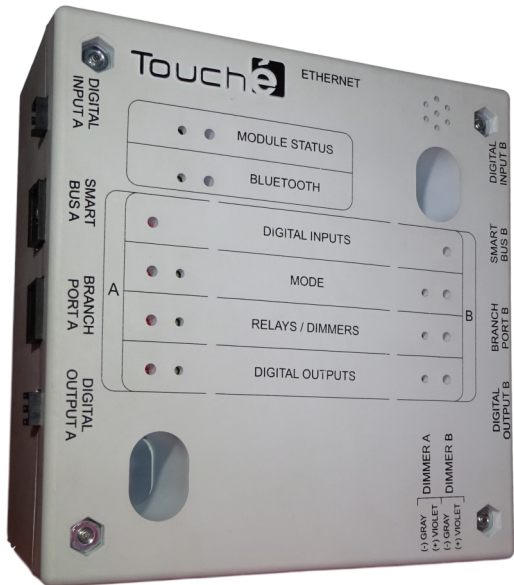

# PRODUCT DATA SHEET

TOUCHÉ CONTROLS

## ROOM MANAGER

### DESCRIPTION

Room Managers represent the ultimate in distributed lighting control. Room Managers can control up to (16) zones of 0-10V dimmable control with the addition of expansion modules (LRM modules). Bluetooth® connectivity is standard, allowing the Room Manager to be configured from Touché's intuitive free phone app. Also standard, is a dual port Ethernet switch providing instant connectivity for networking, if desired.

### FEATURES

- Stand-alone control or Ethernet networkable
- Bluetooth capable for wireless smart phone/tablet interfacing and configuration. Does not require proprietary remote controls that can get lost or broken.
- Capable of controlling one or two separate rooms with one common module.
- Supports:
  - Two, integral, fully-rated 0-10V dimmable channels.
  - Two digital input ports for contact closure interfacing.
  - Two digital output ports for contact closure control.
  - Two smart ports for smart occupancy and daylight sensors. Sensors can be daisy chained with up to eight sensors per port.
- Channel expansion up to eight channels when used in conjunction with LRM modules (x2 - for each room).
- Relays are plug-load listed.
- Default configurations for occupancy mode, vacancy mode, and day-light harvesting control.
- Module supports custom and semi-custom configuration for applications requiring complex or unique control demands.
- When networked, this module supports bi-directional communication with a Master Interface for system-wide data logging, timeclock/schedule control, override control, status reporting and much more.