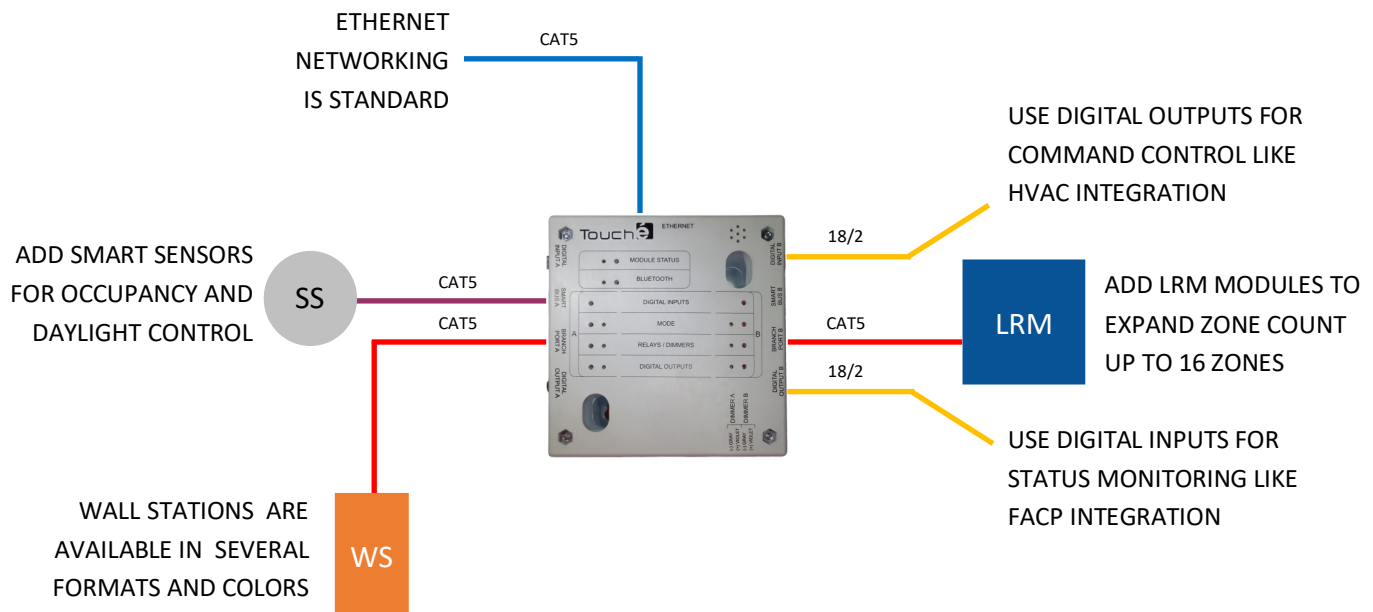

SPECIFICATIONS

VOLTAGE	120-277VAC AUTO-SENSING
CONNECTIVITY	CAT5 (MINIMUM)
LISTINGS	UL916, cUL916
AMBIENT TEMPERATURE	40C (104F)
MAXIMUM HUMIDITY	10 - 90%, NON-CONDENSING
ENCLOSURE	WHITE UL2043 PLENUM RATED THERMOPLASTIC

CATALOGUE NUMBER

DEVICE TYPE

RM Room Manager

PLUG AND PLAY READY. SIMPLY
CONNECT THE FIELD DEVICES AND THE
SYSTEM IS READY TO OPERATE

BLUETOOTH® ENABLED STANDARD FOR
INTERFACING WITH FREE iOS AND
ANDROID CONFIGURATION APP.

CONNECTIVITY

Touché Controls (a Product of ESI Ventures)

A: 2085 Humphrey Street, Fort Wayne, IN 46803

T: 888-841-4356

W: www.ToucheControls.com